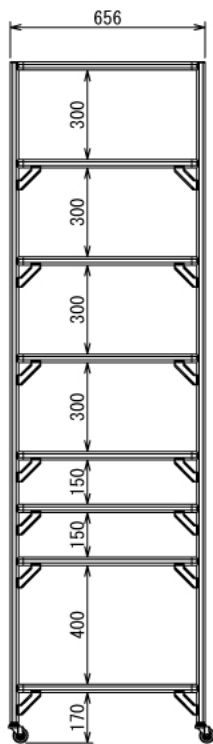

# 工具棚

W2816 × D656 × H2294 mm

B-B

Left View

Front View