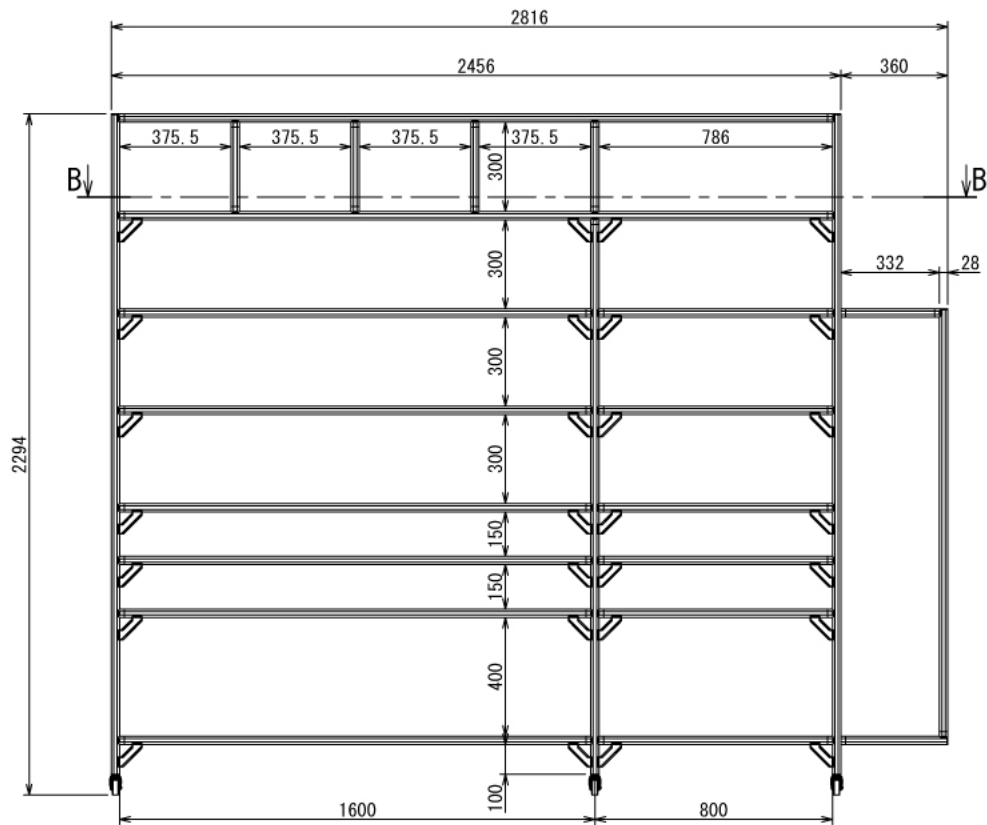

# 工具棚

W2816 × D656 × H2294 mm

B-B

Left View

Front View