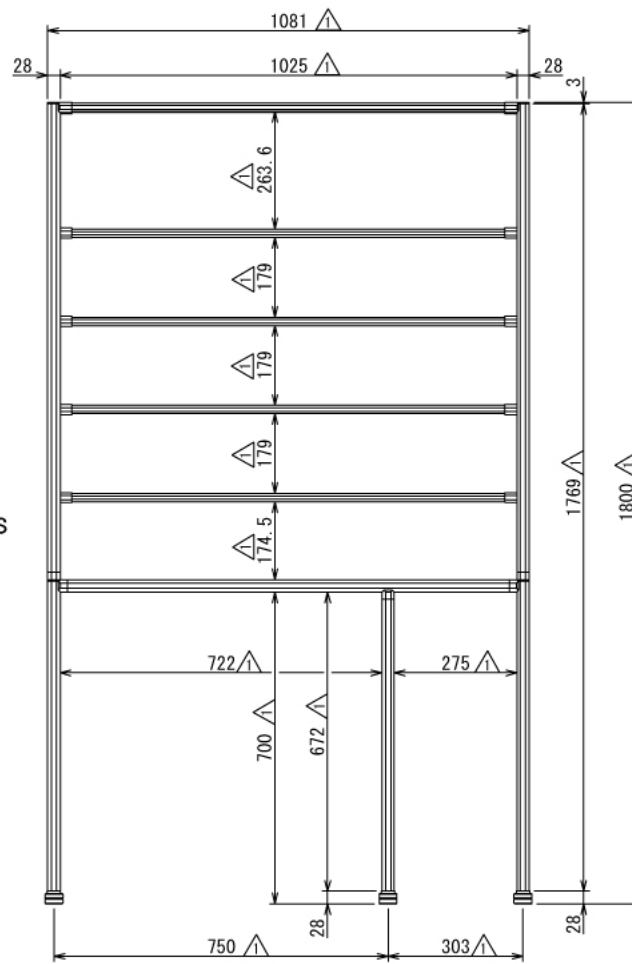

# 飼育棚

W1081 × D440 × H1800 mm

A (1 : 5)  
Inside of Dimensions