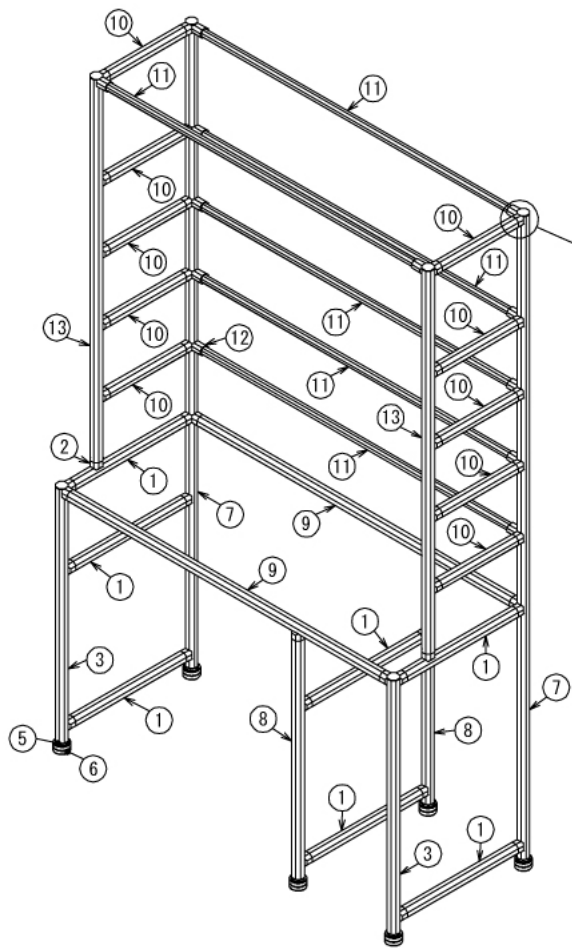

# 飼育棚

W1081 × D440 × H1800 mm

A (1 : 5)  
Inside of Dimensions