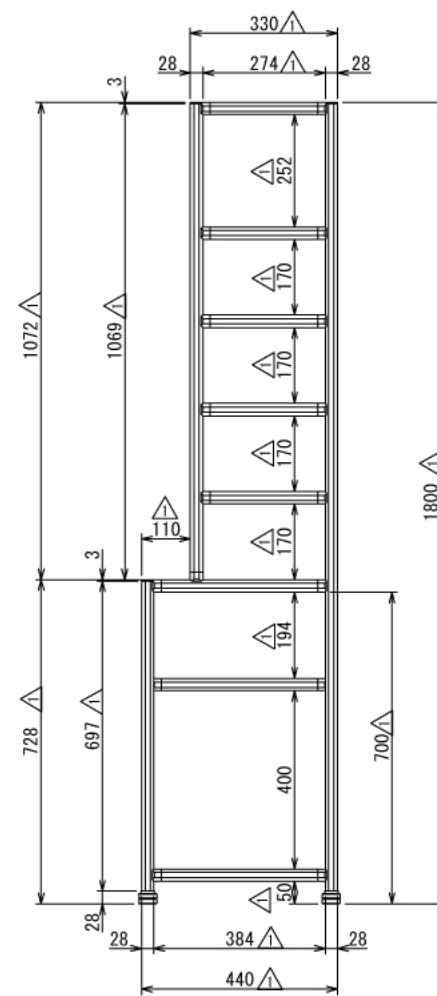

# 飼育棚

W1081 × D440 × H1800 mm

A (1 : 5)  
Inside of Dimensions