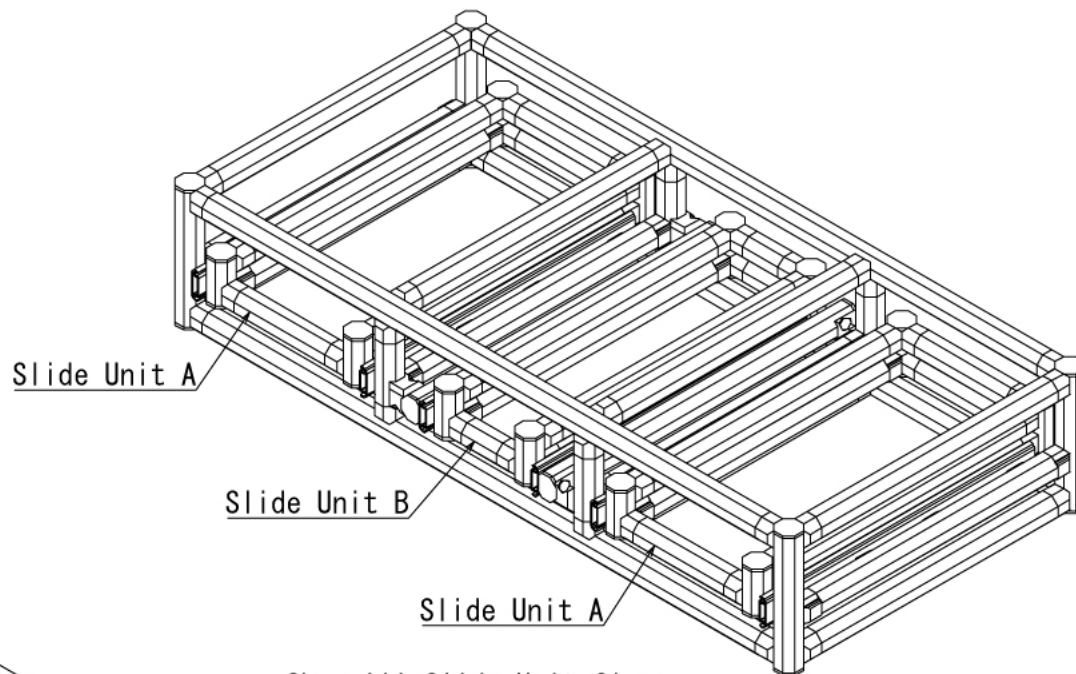

Show All Slide Unit Close