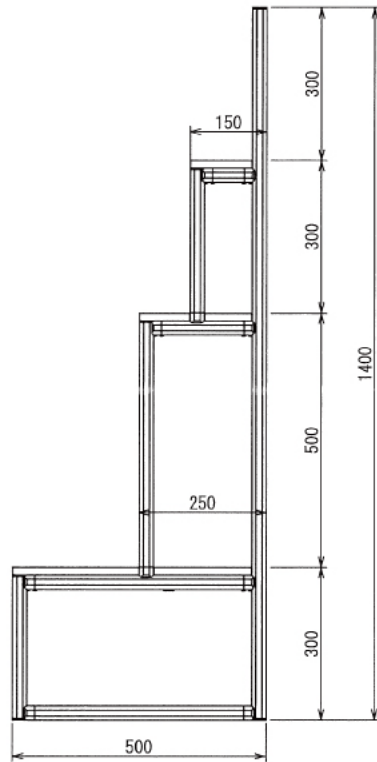

# 植木鉢棚

W1200 × D500 × H1400 mm

A (1 : 5)  
Inside of Dimensions

Rear View

エクステリア

# 植木鉢棚

W1200 × D500 × H1400 mm

Show All Right View

Show All