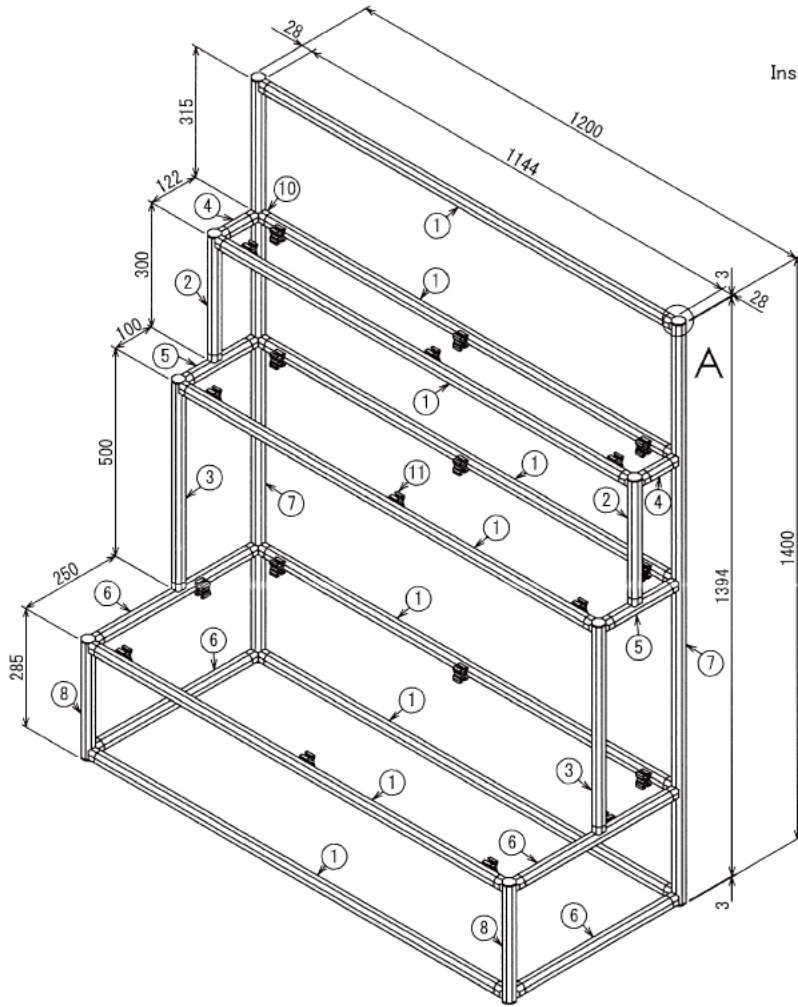

# 植木鉢棚

W1200 × D500 × H1400 mm

A (1 : 5)  
Inside of Dimensions

Rear View

エクステリア

# 植木鉢棚

W1200 × D500 × H1400 mm

Show All Right View

Show All