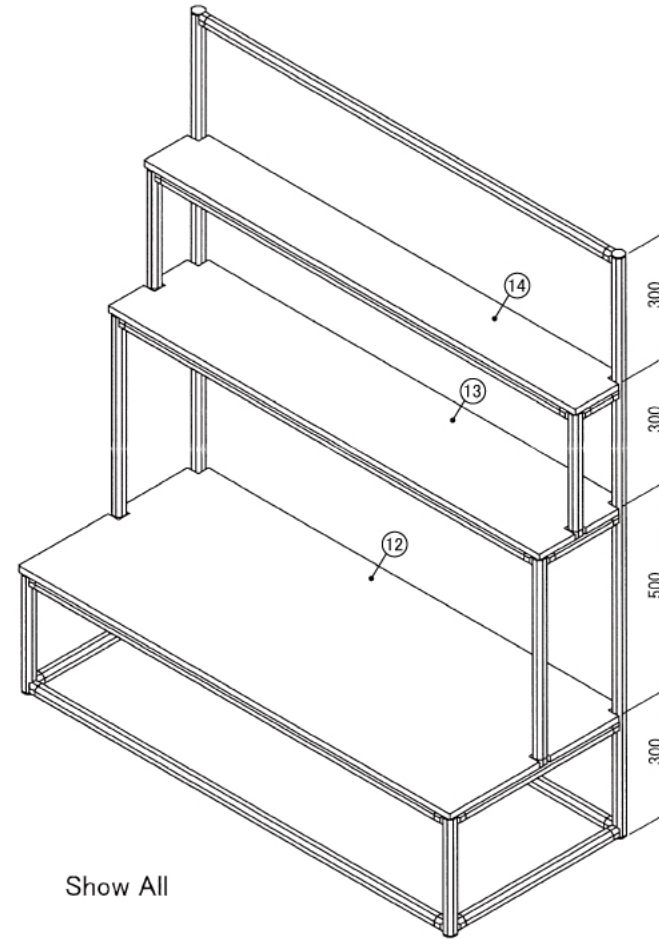

# 植木鉢棚

W1200 × D500 × H1400 mm

A (1 : 5)  
Inside of Dimensions

Rear View

エクステリア

# 植木鉢棚

W1200 × D500 × H1400 mm

Show All Right View

Show All