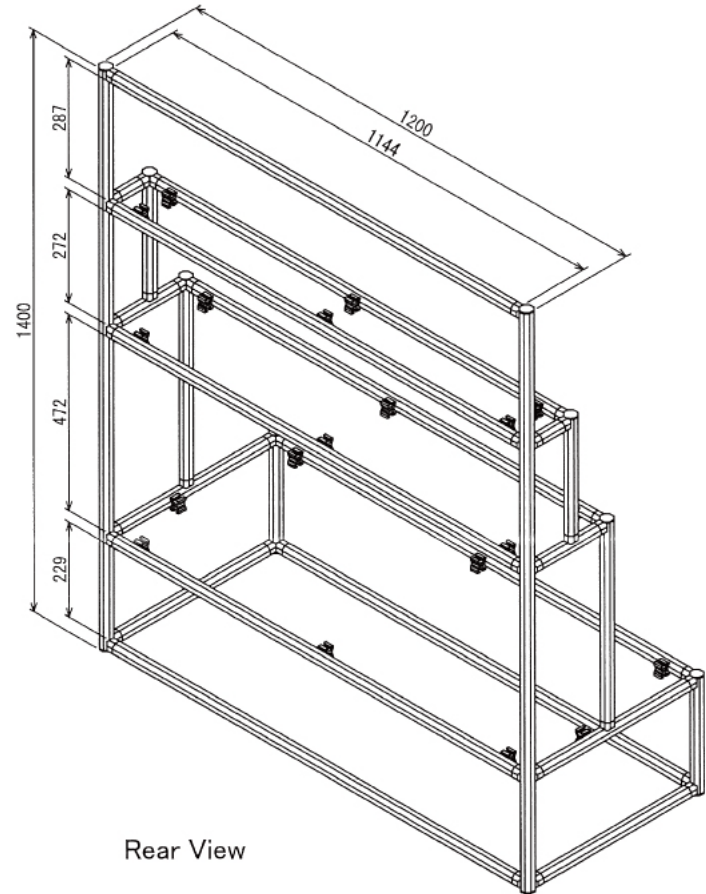

# 植木鉢棚

W1200 × D500 × H1400 mm

A (1 : 5)  
Inside of Dimensions

Rear View

エクステリア

# 植木鉢棚

W1200 × D500 × H1400 mm

Show All Right View

Show All