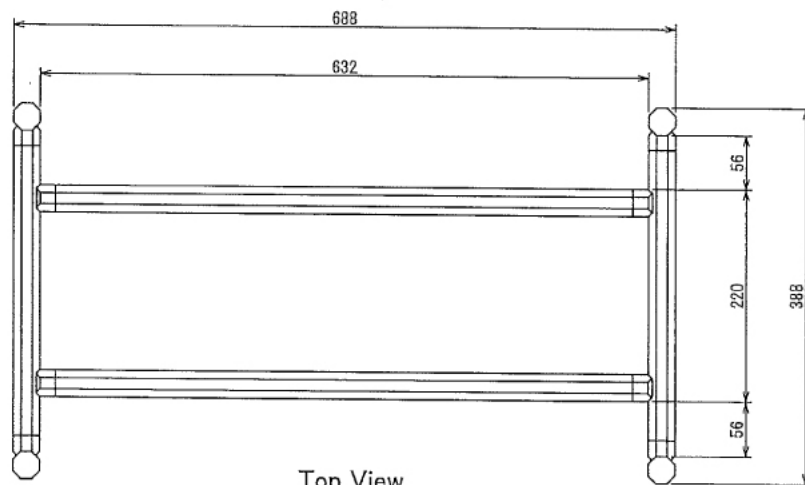

# 灯油タンク台

W688 × D388 × H300 mm

Rear View

Top View

**SUS Corporation**