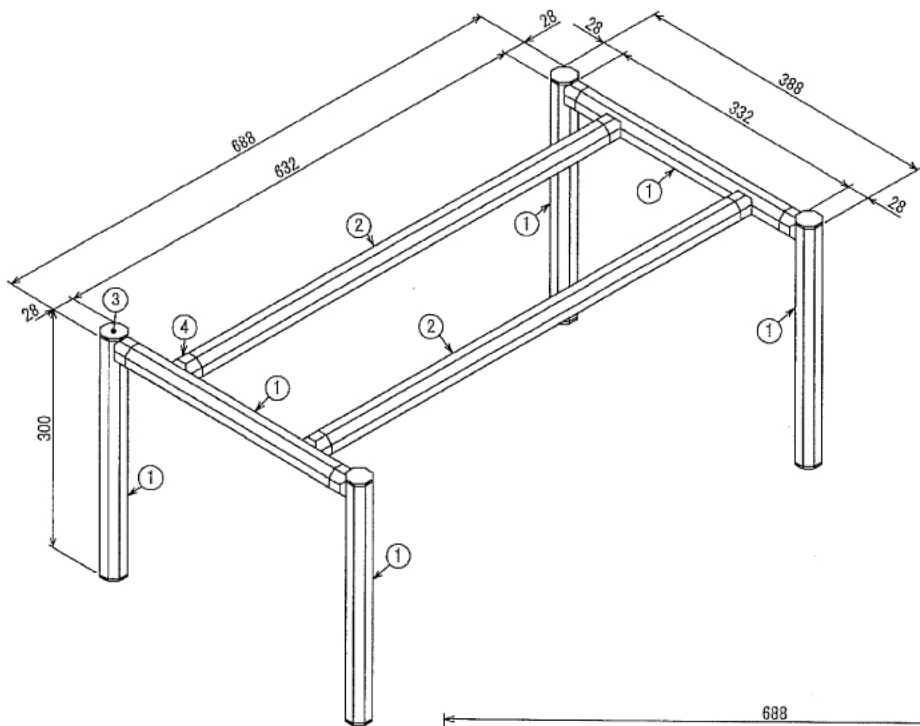

# 灯油タンク台

W688 × D388 × H300 mm

Rear View

Top View

**SUS Corporation**