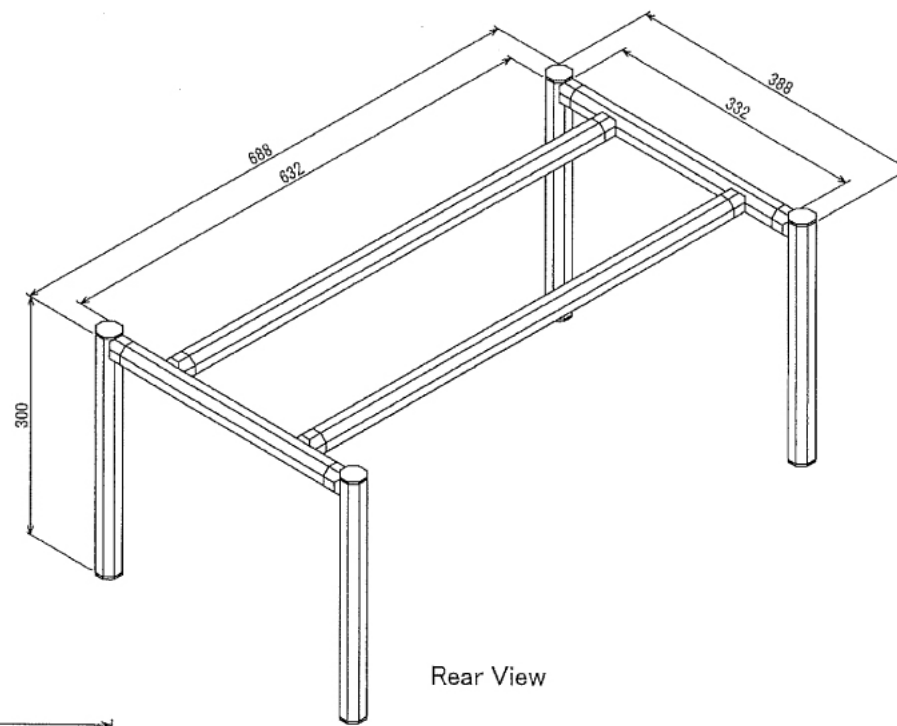

# 灯油タンク台

W688 × D388 × H300 mm

Rear View

Top View

**SUS Corporation**